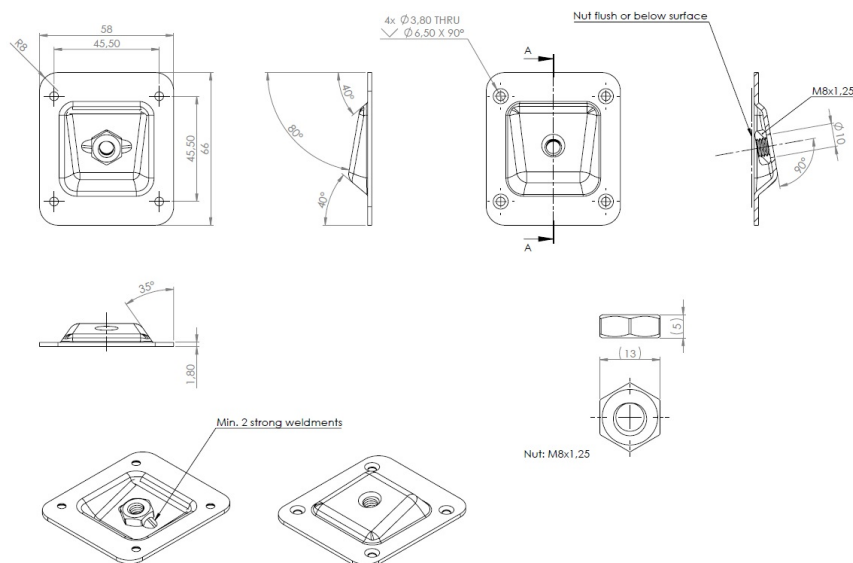

PRODUCT SHEET

Description:

Leg Bracket, Steel BZP, W/M8 Hex Nut F/M8 Bolt, 10 DG Angle, 66 x 58 mm

Item number:

06.11.152-0

Units	Box	Carton	HS Code	Barcode
Pcs.	1	240	8302420090	
				5704866507264

SISO A/S